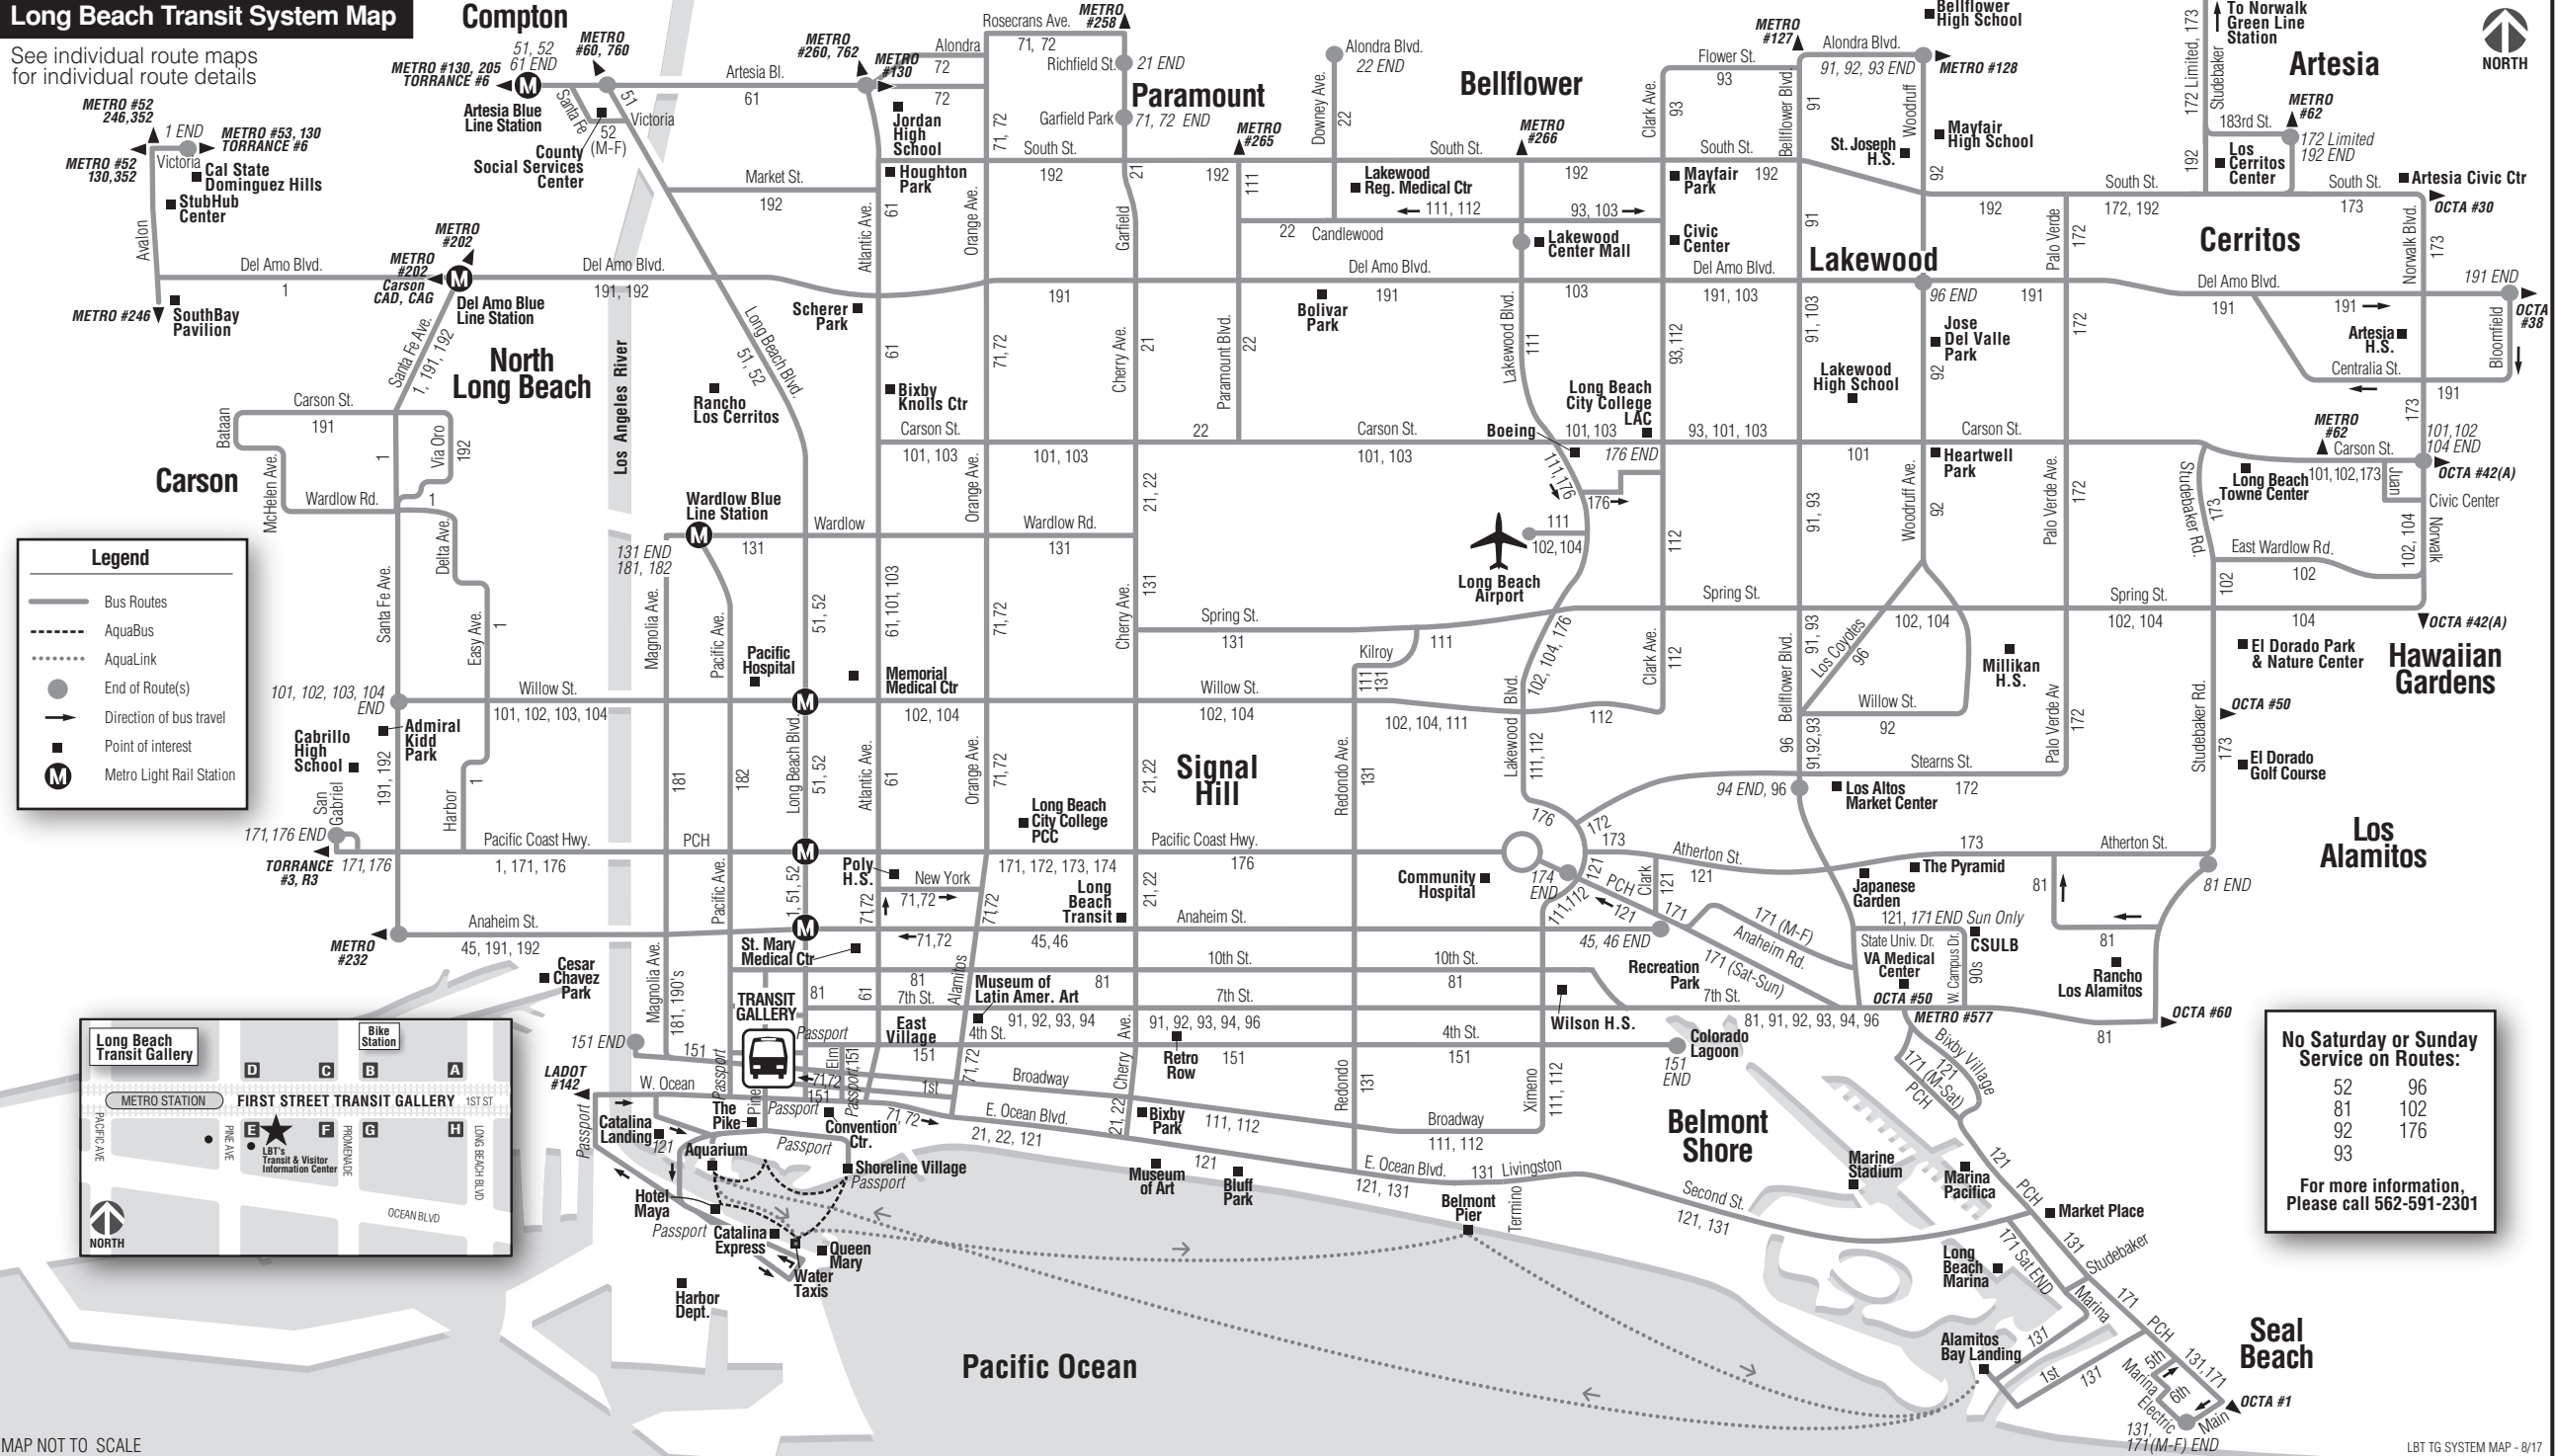

Long Beach Transit System Map

See individual route maps for individual route details

Legend

- Bus Routes
- AquaBus
- AquaLink
- End of Route(s)
- Direction of bus travel
- Point of interest
- Metro Light Rail Station

Long Beach Transit Gallery

FIRST STREET TRANSIT GALLERY

Map showing the layout of the transit galleries, including the Metro Station, Bike Station, and various transit facilities.

No Saturday or Sunday Service on Routes: