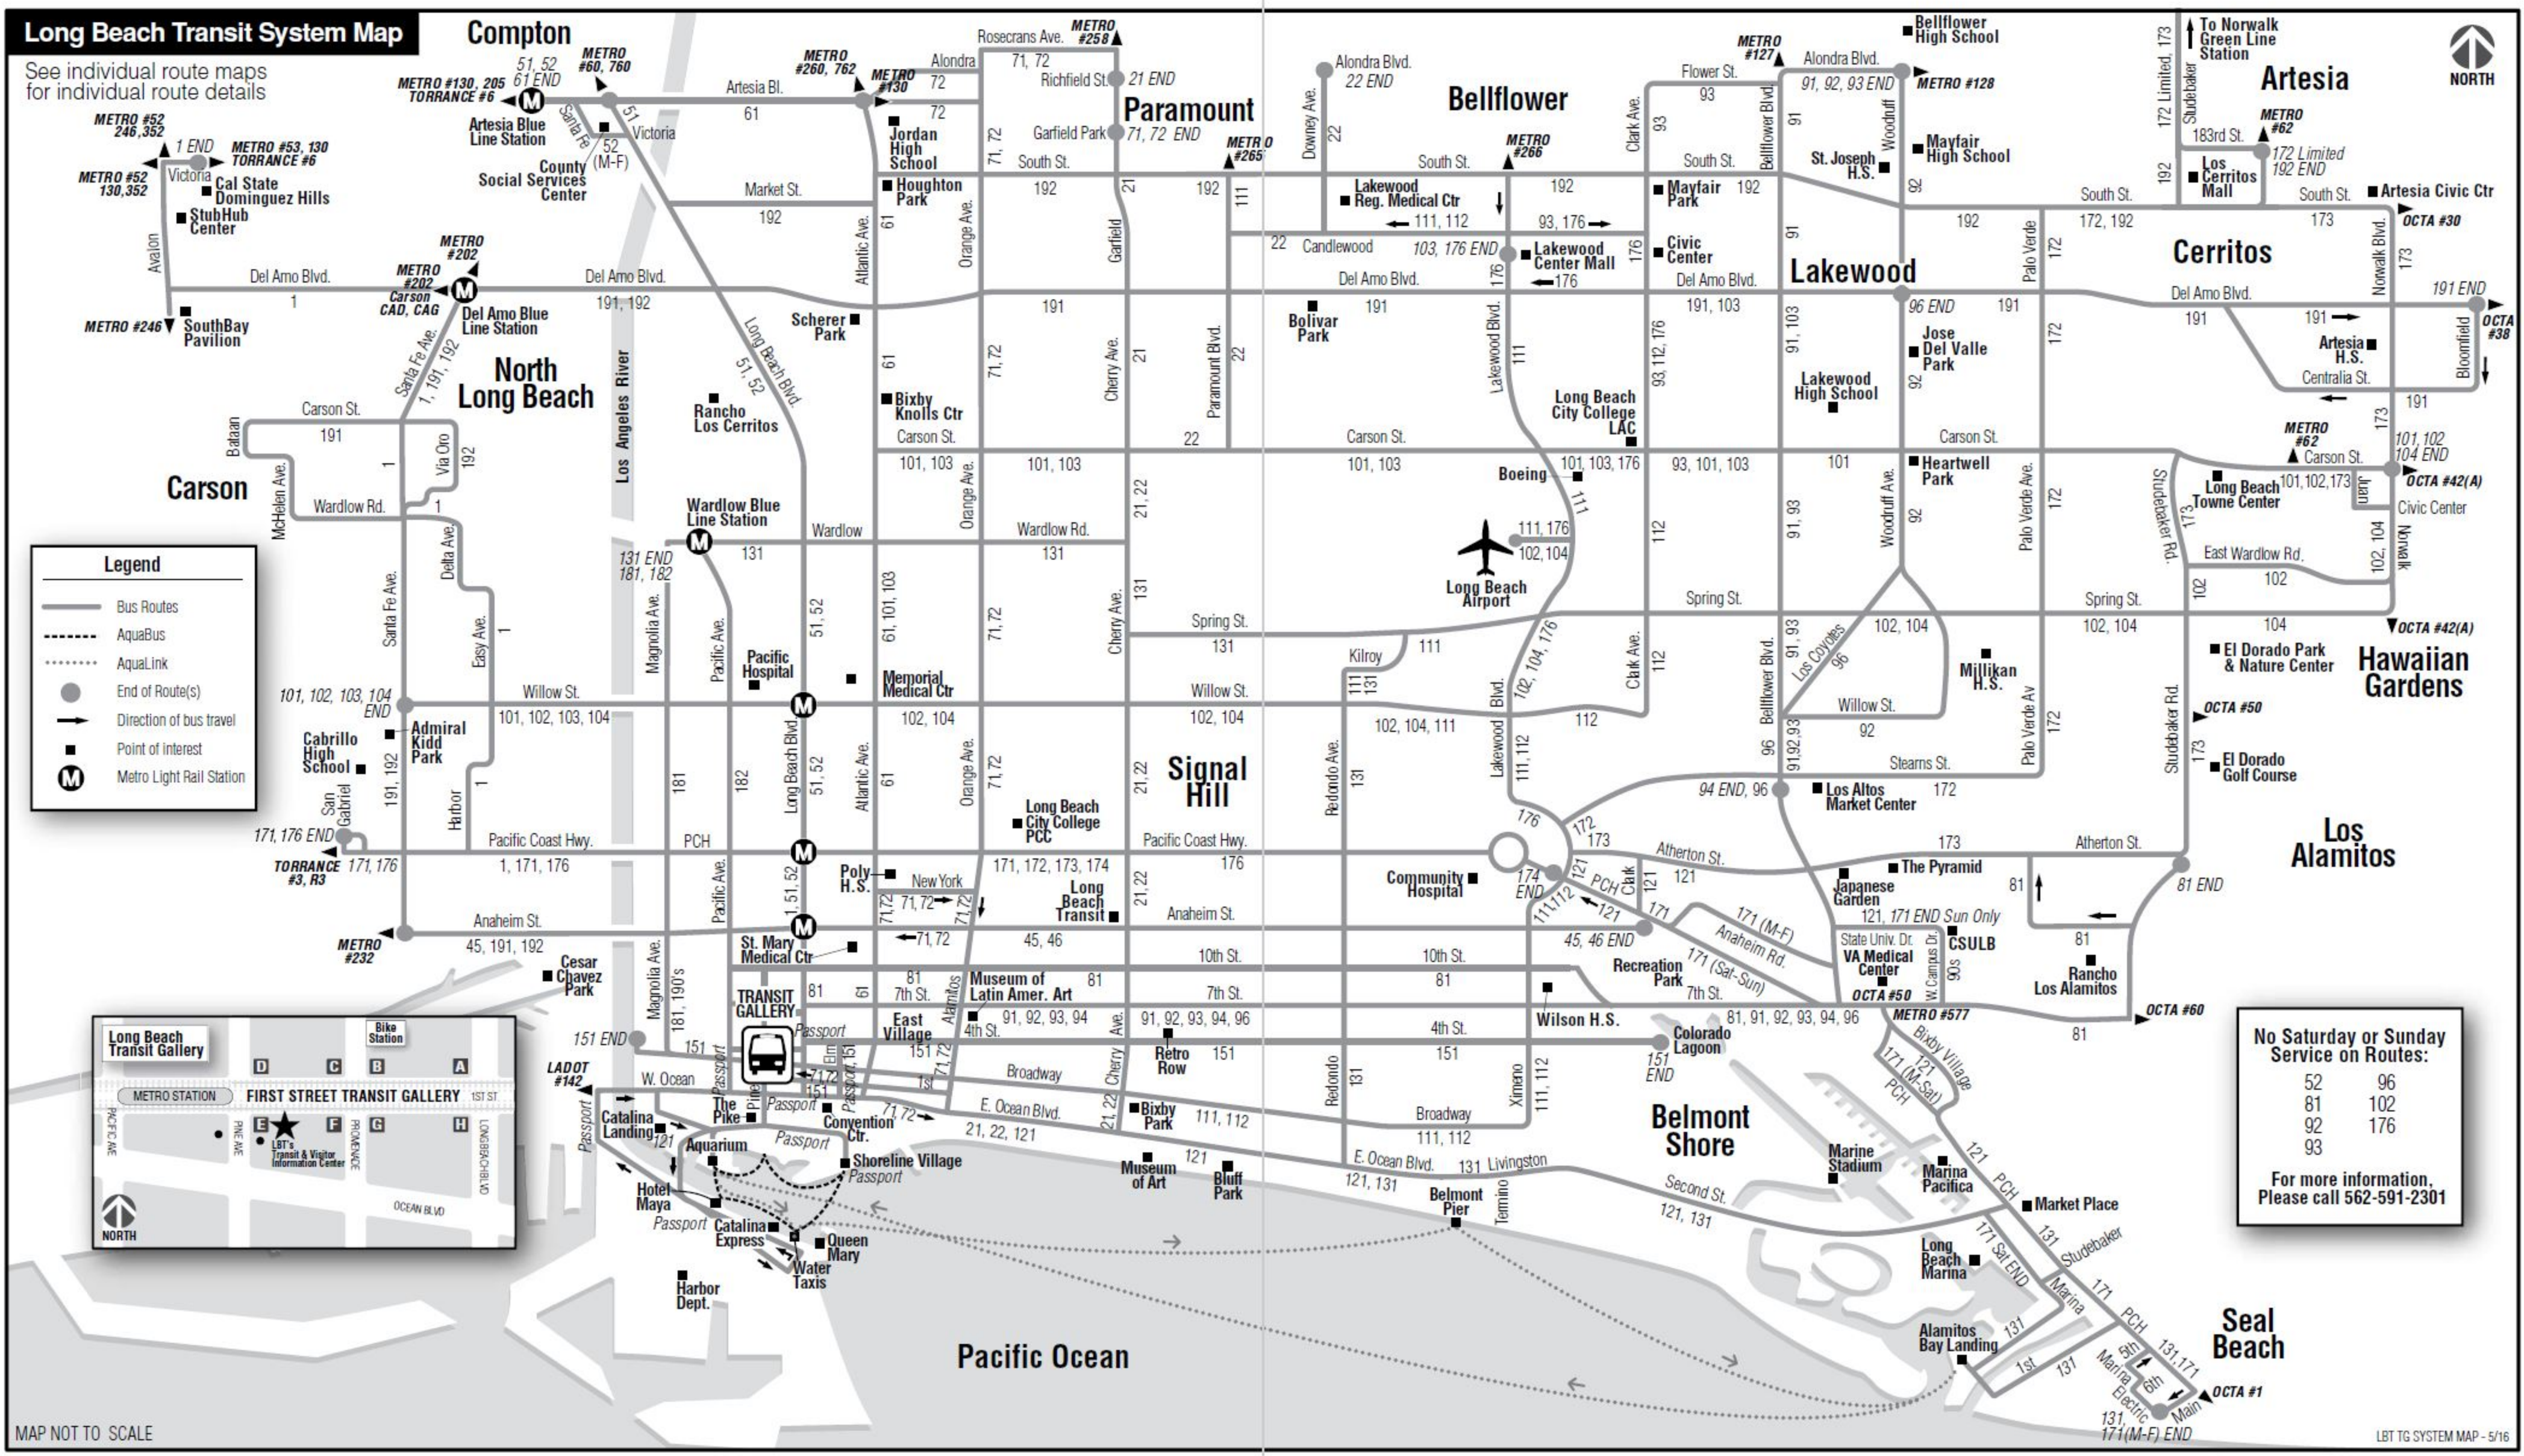

Long Beach Transit System Map

See individual route maps for individual route details

Legend

- Bus Routes
- AquaBus
- AquaLink
- End of Route(s)
- Direction of bus travel
- Point of Interest
- Metro Light Rail Station

MAP NOT TO SCALE

Long Beach Transit Gallery

Map of the Transit Gallery area showing the location of the Metro Station, First Street Transit Gallery, and various transit services like the Aquarium, Convention Center, and Harbor Dept.

No Saturday or Sunday Service on Routes:

52	96
81	102
92	176
93	

For more information, Please call 562-591-2301