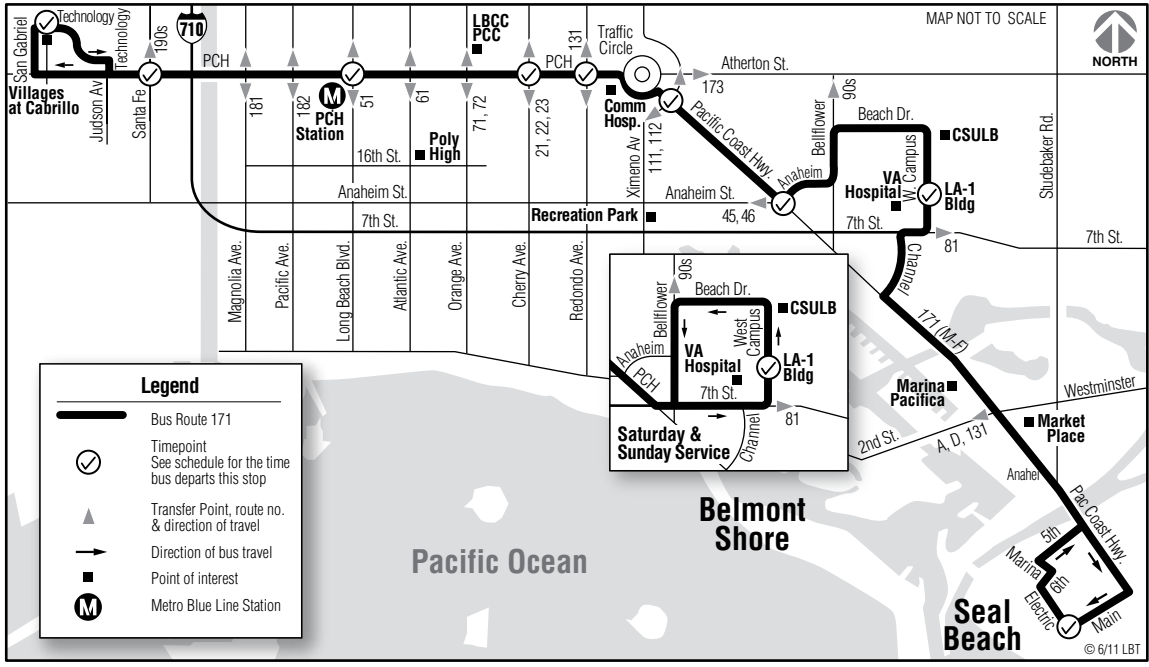

171 Pacific Coast Hwy.

Legend

- Bus Route 171
- Timepoint
See schedule for the time bus departs this stop
- Transfer Point, route no. & direction of travel
- Direction of bus travel
- Point of interest
- Metro Blue Line Station