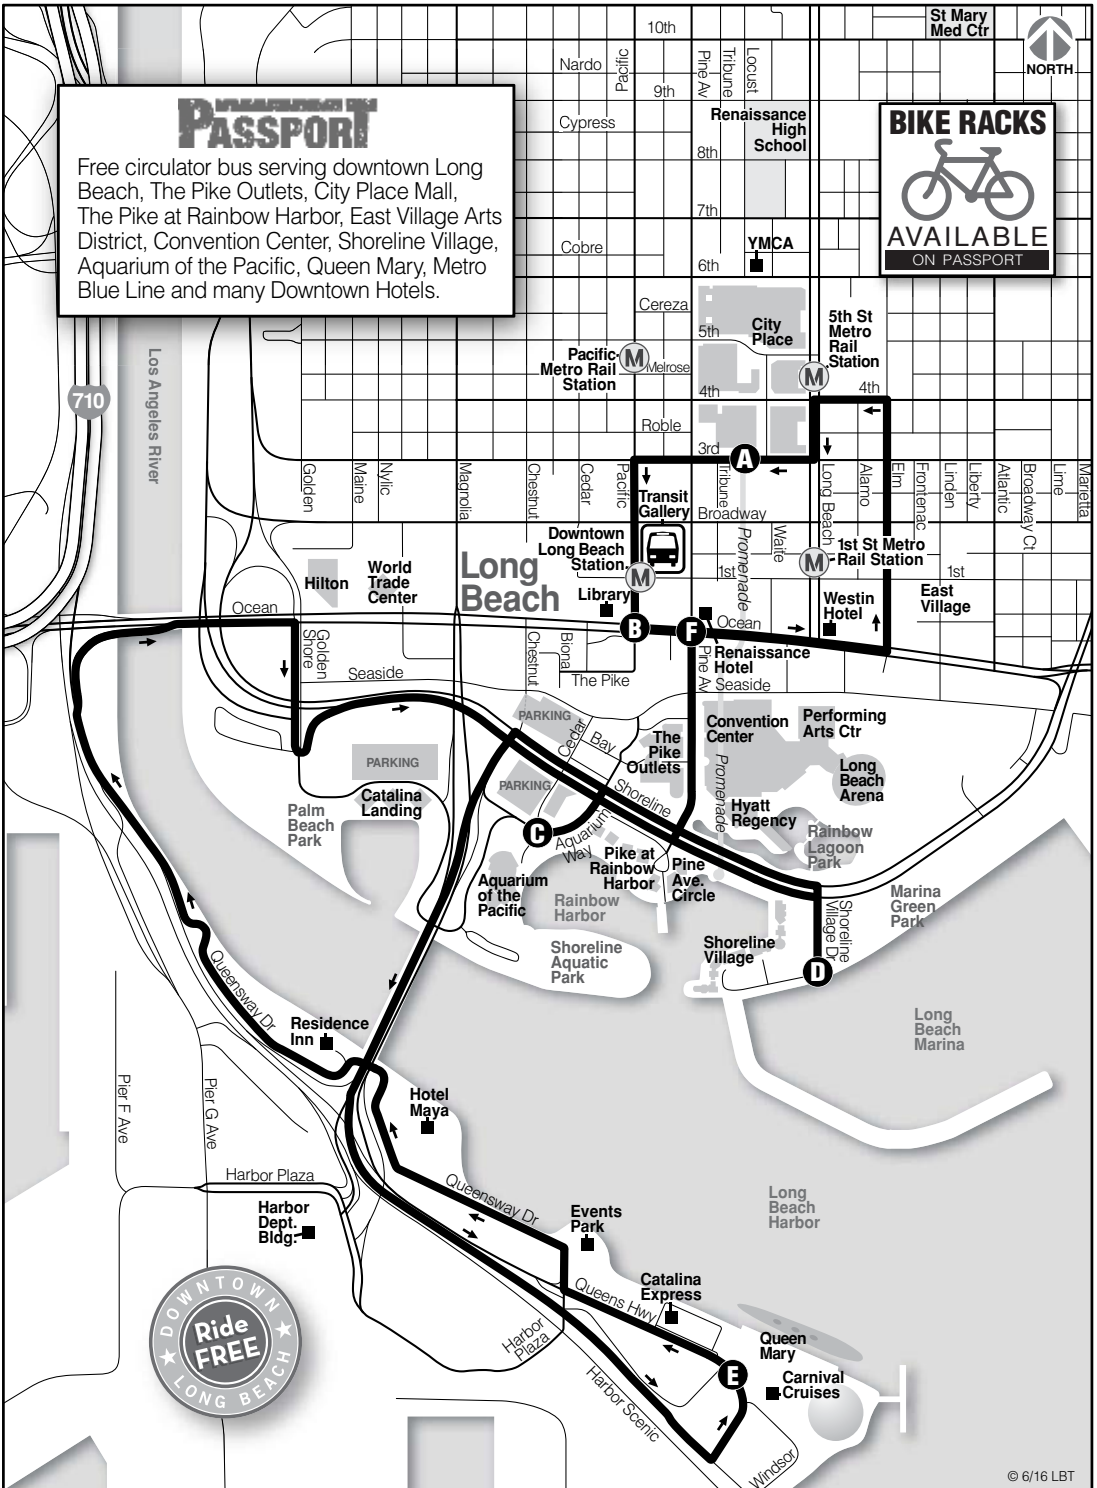

Passport

Free Service between Downtown Long Beach and Queen Mary