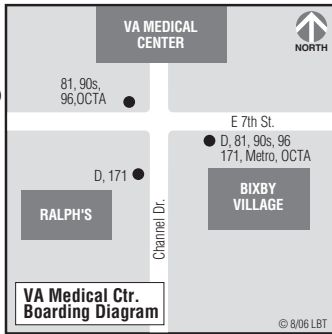

81 10th Street

Service between Downtown Long Beach and CSULB

Route 81 does not operate on Saturdays, Sundays, and certain holidays. See page 94 for service holidays.

Monday–Friday Eastbound

TRANSIT MALL H	10TH AT CHERRY	10TH AT XIMENO	7TH AT VA	ATHERTON AT STUDEBAKER
✓	▶	✓	▶	✓
6:20	6:34	6:42	6:48	6:56
7:00	7:14	7:22	7:28	7:36
7:45	7:59	8:07	8:13	8:21
8:30	8:44	8:52	8:58	9:06
9:10	9:24	9:32	--	--
10:10	10:24	10:32	--	--
11:10	11:24	11:32	--	--
12:10	12:24	12:32	--	--
1:10	1:24	1:32	1:38	1:46
1:55	2:09	2:17	2:23	2:31
2:40	2:54	3:02	3:08	3:16
3:25	3:39	3:47	3:53	4:01
4:05	4:19	4:27	4:33	4:41
4:50	5:04	5:12	5:18	5:26
5:30	5:44	5:52	--	--

Monday–Friday Westbound

ATHERTON AT STUDEBAKER	7TH AT VA	10TH AT XIMENO	10TH AT CHERRY	TRANSIT MALL H
✓	▶	✓	▶	✓
6:22	6:31	6:37	6:45	7:00
7:07	7:16	7:22	7:30	7:45
7:52	8:01	8:07	8:15	8:30
8:32	8:41	8:47	8:55	9:10
--	--	9:47	9:55	10:10
--	--	10:47	10:55	11:10
--	--	11:47	11:55	12:10
--	--	12:47	12:55	1:10
--	--	1:32	1:40	1:55
2:02	2:11	2:17	2:25	2:40
2:47	2:56	3:02	3:10	3:25
3:27	3:36	3:42	3:50	4:05
4:12	4:21	4:27	4:35	4:50
4:52	5:01	5:07	5:15	5:30
5:32	5:41	5:47	5:55	6:10