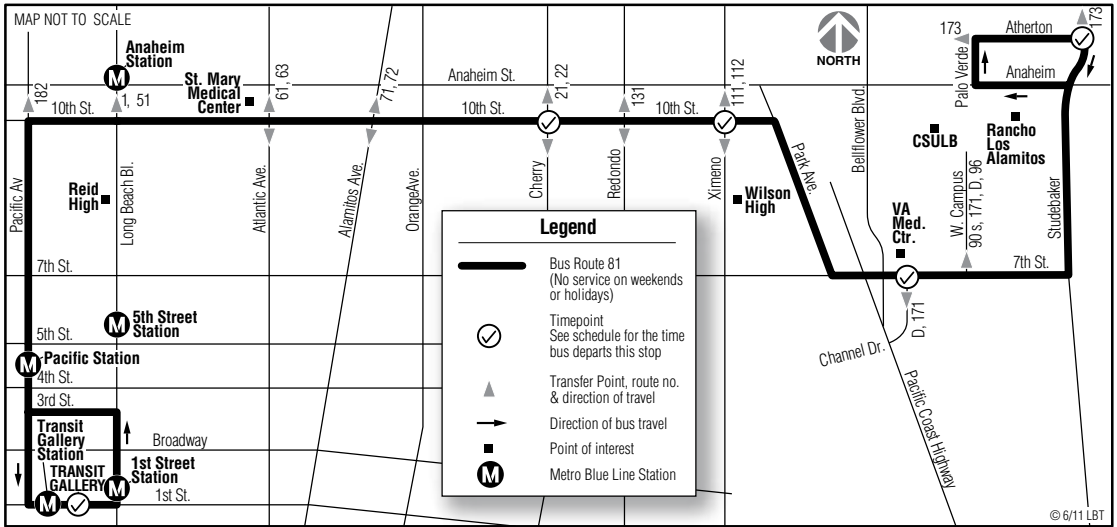

81 10th Street

Service between Downtown Long Beach and CSULB

Route 81 does not operate on Saturdays, Sundays, and certain holidays.

Monday–Friday Eastbound

TRANSIT GALLERY H	10TH AT CHERRY	10TH AT XIMENO	7TH AT VA	ATHERTON AT STUDEBAKER
✓	✓	✓	✓	✓
6:20	6:35	6:43	6:49	6:57
7:00	7:15	7:23	7:29	7:37
7:45	8:01	8:09	8:15	8:23
8:30	8:46	8:54	9:00	9:08
9:10	9:26	9:34	--	--
10:10	10:26	10:34	--	--
11:10	11:26	11:34	--	--
12:10	12:27	12:35	--	--
1:10	1:27	1:35	1:41	1:49
1:55	2:12	2:20	2:26	2:34
2:40	2:57	3:05	3:11	3:19
3:25	3:42	3:50	3:56	4:04
4:10	4:27	4:35	4:41	4:49
4:55	5:12	5:20	5:26	5:34
5:40	5:55	6:03	--	--

Monday–Friday Westbound

ATHERTON AT STUDEBAKER	7TH AT VA	10TH AT XIMENO	10TH AT CHERRY	TRANSIT GALLERY H
✓	✓	✓	✓	✓
6:23	6:32	6:38	6:46	7:00
7:06	7:15	7:21	7:29	7:45
7:51	8:00	8:06	8:14	8:30
8:31	8:40	8:46	8:54	9:10
--	--	9:45	9:54	10:10
--	--	10:45	10:54	11:10
--	--	11:46	11:54	12:10
--	--	12:46	12:54	1:10
--	--	1:31	1:39	1:55
2:01	2:10	2:16	2:24	2:40
2:46	2:55	3:01	3:09	3:25
3:31	3:40	3:46	3:54	4:10
4:16	4:25	4:31	4:39	4:55
5:01	5:10	5:16	5:24	5:40
5:44	5:53	5:59	6:06	6:20