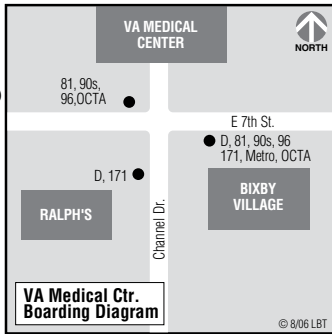

81 10th Street

Service between Downtown Long Beach and CSULB

Route 81 does not operate on Saturdays, Sundays, and certain holidays.

Monday–Friday Eastbound

TRANSIT GALLERY H	10TH AT CHERRY	10TH AT XIMENO	7TH AT VA	ATHERTON AT STUDEBAKER
✓	✓	✓	✓	✓
6:20	6:35	6:43	6:49	6:57
7:00	7:15	7:23	7:29	7:37
7:45	8:01	8:09	8:15	8:23
8:30	8:46	8:54	9:00	9:08
9:10	9:26	9:34	--	--
10:10	10:26	10:34	--	--
11:10	11:26	11:34	--	--
12:10	12:27	12:35	--	--
1:10	1:27	1:35	1:41	1:49
1:55	2:12	2:20	2:26	2:34
2:40	2:57	3:05	3:11	3:19
3:25	3:42	3:50	3:56	4:04
4:10	4:27	4:35	4:41	4:49
4:55	5:12	5:20	5:26	5:34
5:40	5:55	6:03	--	--

Monday–Friday Westbound

ATHERTON AT STUDEBAKER	7TH AT VA	10TH AT XIMENO	10TH AT CHERRY	TRANSIT GALLERY H
✓	✓	✓	✓	✓
6:23	6:32	6:38	6:46	7:00
7:06	7:15	7:21	7:29	7:45
7:51	8:00	8:06	8:14	8:30
8:31	8:40	8:46	8:54	9:10
--	--	9:45	9:54	10:10
--	--	10:45	10:54	11:10
--	--	11:46	11:54	12:10
--	--	12:46	12:54	1:10
--	--	1:31	1:39	1:55
2:01	2:10	2:16	2:24	2:40
2:46	2:55	3:01	3:09	3:25
3:31	3:40	3:46	3:54	4:10
4:16	4:25	4:31	4:39	4:55
5:01	5:10	5:16	5:24	5:40
5:44	5:53	5:59	6:06	6:20