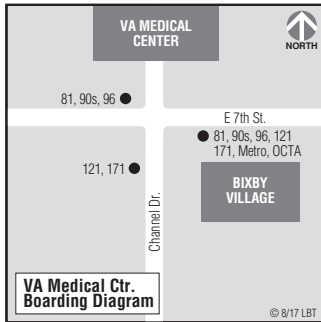

Service between Downtown Long Beach and CSULB

**81** 10th Street

**Monday–Friday Eastbound**

| TRANSIT GALLERY H | 10TH AT CHERRY | 10TH AT XIMENO | 7TH AT VA    | STUDEBAKER AT ANAHEIM |
|-------------------|----------------|----------------|--------------|-----------------------|
| H                 | G              | F              | E            | D                     |
| 6:15              | 6:30           | 6:38           | 6:44         | 6:57                  |
| 7:05              | 7:21           | 7:29           | 7:35         | 7:48                  |
| 7:55              | 8:12           | 8:20           | 8:26         | 8:39                  |
| 8:45              | 9:01           | 9:09           | 9:15         | 9:28                  |
| 9:35              | 9:51           | 9:59           | 10:05        | 10:18                 |
| 10:25             | 10:41          | 10:49          | 10:55        | 11:08                 |
| 11:15             | 11:32          | 11:40          | 11:46        | 11:59                 |
| <b>12:10</b>      | <b>12:27</b>   | <b>12:35</b>   | <b>12:41</b> | <b>12:54</b>          |
| <b>12:55</b>      | <b>1:12</b>    | <b>1:20</b>    | <b>1:26</b>  | <b>1:39</b>           |
| <b>1:45</b>       | <b>2:02</b>    | <b>2:10</b>    | <b>2:16</b>  | <b>2:29</b>           |
| <b>2:40</b>       | <b>2:57</b>    | <b>3:05</b>    | <b>3:11</b>  | <b>3:24</b>           |
| <b>3:30</b>       | <b>3:48</b>    | <b>3:56</b>    | <b>4:03</b>  | <b>4:16</b>           |
| <b>4:20</b>       | <b>4:38</b>    | <b>4:46</b>    | <b>4:53</b>  | <b>5:06</b>           |
| <b>5:15</b>       | <b>5:33</b>    | <b>5:41</b>    | <b>5:48</b>  | <b>6:01</b>           |