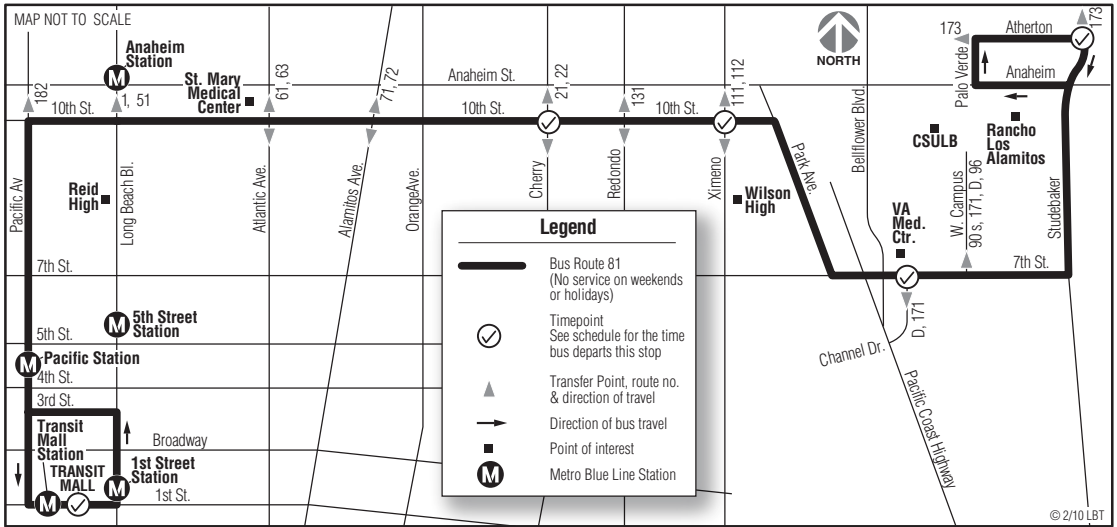

81 10th Street

Service between Downtown Long Beach and CSULB

Route 81 does not operate on Saturdays, Sundays, and certain holidays. See page 94 for service holidays.

Monday–Friday Eastbound

TRANSIT MALL H	10TH AT CHERRY	10TH AT XIMENO	7TH AT VA	ATHERTON AT STUDEBAKER
✓	▶	✓	▶	✓
6:20	6:34	6:42	6:48	6:56
7:00	7:14	7:22	7:28	7:36
7:45	7:59	8:07	8:13	8:21
8:30	8:44	8:52	8:58	9:06
9:10	9:24	9:32	--	--
10:10	10:24	10:32	--	--
11:10	11:24	11:32	--	--
12:10	12:24	12:32	--	--
1:10	1:24	1:32	1:38	1:46
1:55	2:09	2:17	2:23	2:31
2:40	2:54	3:02	3:08	3:16
3:25	3:39	3:47	3:53	4:01
4:05	4:19	4:27	4:33	4:41
4:50	5:04	5:12	5:18	5:26
5:30	5:44	5:52	--	--

Monday–Friday Westbound

ATHERTON AT STUDEBAKER	7TH AT VA	10TH AT XIMENO	10TH AT CHERRY	TRANSIT MALL H
✓	▶	✓	▶	✓
6:22	6:31	6:37	6:45	7:00
7:07	7:16	7:22	7:30	7:45
7:52	8:01	8:07	8:15	8:30
8:32	8:41	8:47	8:55	9:10
--	--	9:47	9:55	10:10
--	--	10:47	10:55	11:10
--	--	11:47	11:55	12:10
--	--	12:47	12:55	1:10
--	--	1:32	1:40	1:55
2:02	2:11	2:17	2:25	2:40
2:47	2:56	3:02	3:10	3:25
3:27	3:36	3:42	3:50	4:05
4:12	4:21	4:27	4:35	4:50
4:52	5:01	5:07	5:15	5:30
5:32	5:41	5:47	5:55	6:10