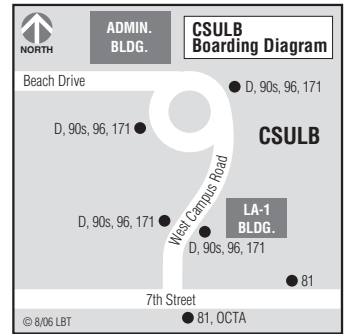

81 10th Street

Service between Downtown Long Beach and CSULB

Route 81 does not operate on Saturdays, Sundays, and certain holidays. See page 94 for service holidays.

Monday–Friday Eastbound

TRANSIT MALL H	10TH AT CHERRY	10TH AT XIMENO	7TH AT VA	ATHERTON AT STUDEBAKER
✓	▶	✓	▶	✓
6:20	6:34	6:42	6:48	6:56
7:00	7:14	7:22	7:28	7:36
7:45	7:59	8:07	8:13	8:21
8:30	8:44	8:52	8:58	9:06
9:10	9:24	9:32	--	--
10:10	10:24	10:32	--	--
11:10	11:24	11:32	--	--
12:10	12:24	12:32	--	--
1:10	1:24	1:32	1:38	1:46
1:55	2:09	2:17	2:23	2:31
2:40	2:54	3:02	3:08	3:16
3:25	3:39	3:47	3:53	4:01
4:05	4:19	4:27	4:33	4:41
4:50	5:04	5:12	5:18	5:26
5:30	5:44	5:52	--	--

Monday–Friday Westbound

ATHERTON AT STUDEBAKER	7TH AT VA	10TH AT XIMENO	10TH AT CHERRY	TRANSIT MALL H
✓	▶	✓	▶	✓
6:22	6:31	6:37	6:45	7:00
7:07	7:16	7:22	7:30	7:45
7:52	8:01	8:07	8:15	8:30
8:32	8:41	8:47	8:55	9:10
--	--	9:47	9:55	10:10
--	--	10:47	10:55	11:10
--	--	11:47	11:55	12:10
--	--	12:47	12:55	1:10
--	--	1:32	1:40	1:55
2:02	2:11	2:17	2:25	2:40
2:47	2:56	3:02	3:10	3:25
3:27	3:36	3:42	3:50	4:05
4:12	4:21	4:27	4:35	4:50
4:52	5:01	5:07	5:15	5:30
5:32	5:41	5:47	5:55	6:10