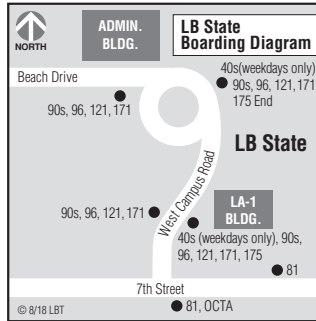

Service between Downtown Long Beach and CSULB

**81** 10th Street

**Monday–Friday Eastbound**

TRANSIT GALLERY H	10TH AT CHERRY	10TH AT XIMENO	7TH AT VA	STUDEBAKER AT ANAHEIM
H	G	F	E	D
6:15	6:30	6:38	6:44	6:57
7:05	7:21	7:29	7:35	7:48
7:55	8:12	8:20	8:26	8:39
8:45	9:01	9:09	9:15	9:28
9:35	9:51	9:59	10:05	10:18
10:25	10:41	10:49	10:55	11:08
11:15	11:32	11:40	11:46	11:59
<b>12:10</b>	<b>12:27</b>	<b>12:35</b>	<b>12:41</b>	<b>12:54</b>
<b>12:55</b>	<b>1:12</b>	<b>1:20</b>	<b>1:26</b>	<b>1:39</b>
<b>1:45</b>	<b>2:02</b>	<b>2:10</b>	<b>2:16</b>	<b>2:29</b>
<b>2:40</b>	<b>2:57</b>	<b>3:05</b>	<b>3:11</b>	<b>3:24</b>
<b>3:30</b>	<b>3:48</b>	<b>3:56</b>	<b>4:03</b>	<b>4:16</b>
<b>4:20</b>	<b>4:38</b>	<b>4:46</b>	<b>4:53</b>	<b>5:06</b>
<b>5:15</b>	<b>5:33</b>	<b>5:41</b>	<b>5:48</b>	<b>6:01</b>

**Monday–Friday Westbound**

STUDEBAKER AT ANAHEIM	7TH AT VA	10TH AT XIMENO	10TH AT CHERRY	TRANSIT GALLERY H
D	E	F	G	H
7:02	7:08	7:14	7:22	7:39
7:53	7:59	8:05	8:13	8:30
8:44	8:50	8:56	9:04	9:21
9:33	9:39	9:45	9:53	10:10
10:23	10:29	10:35	10:43	11:00
11:13	11:19	11:25	11:33	11:50
<b>12:04</b>	<b>12:10</b>	<b>12:16</b>	<b>12:24</b>	<b>12:41</b>
<b>12:58</b>	<b>1:04</b>	<b>1:10</b>	<b>1:18</b>	<b>1:35</b>
<b>1:45</b>	<b>1:51</b>	<b>1:57</b>	<b>2:06</b>	<b>2:23</b>
<b>2:43</b>	<b>2:49</b>	<b>2:55</b>	<b>3:03</b>	<b>3:20</b>
<b>3:29</b>	<b>3:35</b>	<b>3:41</b>	<b>3:49</b>	<b>4:06</b>
<b>4:21</b>	<b>4:28</b>	<b>4:34</b>	<b>4:42</b>	<b>4:59</b>
<b>5:11</b>	<b>5:18</b>	<b>5:24</b>	<b>5:32</b>	<b>5:48</b>
<b>6:06</b>	<b>6:13</b>	<b>6:19</b>	<b>6:26</b>	<b>6:42</b>

Times shown are departure times – please arrive a couple minutes early.

Light Type = AM **Bold Type = PM**

**Route 81 does not operate on Saturdays, Sundays, and certain holidays.**