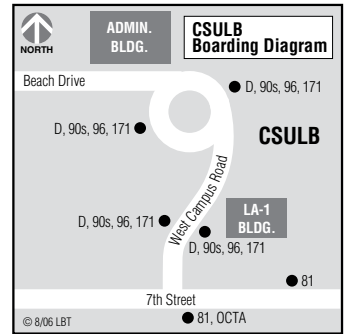

81 10th Street

Service between Downtown Long Beach and CSULB

Route 81 does not operate on Saturdays, Sundays, and certain holidays.

Monday–Friday Eastbound

TRANSIT GALLERY H	10TH AT CHERRY	10TH AT XIMENO	7TH AT VA	ATHERTON AT STUDEBAKER
✓	✓	✓	✓	✓
6:20	6:35	6:43	6:49	6:57
7:00	7:15	7:23	7:29	7:37
7:45	8:01	8:09	8:15	8:23
8:30	8:46	8:54	9:00	9:08
9:10	9:26	9:34	--	--
10:10	10:26	10:34	--	--
11:10	11:26	11:34	--	--
12:10	12:27	12:35	--	--
1:10	1:27	1:35	1:41	1:49
1:55	2:12	2:20	2:26	2:34
2:40	2:57	3:05	3:11	3:19
3:25	3:42	3:50	3:56	4:04
4:10	4:27	4:35	4:41	4:49
4:55	5:12	5:20	5:26	5:34
5:40	5:55	6:03	--	--

Monday–Friday Westbound

ATHERTON AT STUDEBAKER	7TH AT VA	10TH AT XIMENO	10TH AT CHERRY	TRANSIT GALLERY H
✓	✓	✓	✓	✓
6:23	6:32	6:38	6:46	7:00
7:06	7:15	7:21	7:29	7:45
7:51	8:00	8:06	8:14	8:30
8:31	8:40	8:46	8:54	9:10
--	--	9:45	9:54	10:10
--	--	10:45	10:54	11:10
--	--	11:46	11:54	12:10
--	--	12:46	12:54	1:10
--	--	1:31	1:39	1:55
2:01	2:10	2:16	2:24	2:40
2:46	2:55	3:01	3:09	3:25
3:31	3:40	3:46	3:54	4:10
4:16	4:25	4:31	4:39	4:55
5:01	5:10	5:16	5:24	5:40
5:44	5:53	5:59	6:06	6:20