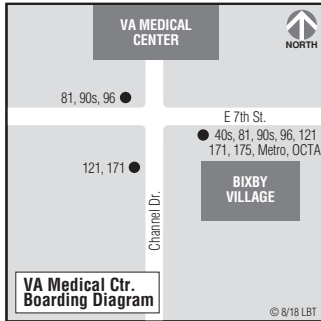

Service between Downtown Long Beach and CSULB

**81** 10th Street

**Monday–Friday Eastbound**

TRANSIT GALLERY H	10TH AT CHERRY	10TH AT XIMENO	7TH AT VA	STUDEBAKER AT ANAHEIM
H	G	F	E	D
6:15	6:30	6:38	6:44	6:57
7:05	7:21	7:29	7:35	7:48
7:55	8:12	8:20	8:26	8:39
8:45	9:01	9:09	9:15	9:28
9:35	9:51	9:59	10:05	10:18
10:25	10:41	10:49	10:55	11:08
11:15	11:32	11:40	11:46	11:59
<b>12:10</b>	<b>12:27</b>	<b>12:35</b>	<b>12:41</b>	<b>12:54</b>
<b>12:55</b>	<b>1:12</b>	<b>1:20</b>	<b>1:26</b>	<b>1:39</b>
<b>1:45</b>	<b>2:02</b>	<b>2:10</b>	<b>2:16</b>	<b>2:29</b>
<b>2:40</b>	<b>2:57</b>	<b>3:05</b>	<b>3:11</b>	<b>3:24</b>
<b>3:30</b>	<b>3:48</b>	<b>3:56</b>	<b>4:03</b>	<b>4:16</b>
<b>4:20</b>	<b>4:38</b>	<b>4:46</b>	<b>4:53</b>	<b>5:06</b>
<b>5:15</b>	<b>5:33</b>	<b>5:41</b>	<b>5:48</b>	<b>6:01</b>

**Monday–Friday Westbound**

STUDEBAKER AT ANAHEIM	7TH AT VA	10TH AT XIMENO	10TH AT CHERRY	TRANSIT GALLERY H
D	E	F	G	H
7:02	7:08	7:14	7:22	7:39
7:53	7:59	8:05	8:13	8:30
8:44	8:50	8:56	9:04	9:21
9:33	9:39	9:45	9:53	10:10
10:23	10:29	10:35	10:43	11:00
11:13	11:19	11:25	11:33	11:50
<b>12:04</b>	<b>12:10</b>	<b>12:16</b>	<b>12:24</b>	<b>12:41</b>
<b>12:58</b>	<b>1:04</b>	<b>1:10</b>	<b>1:18</b>	<b>1:35</b>
<b>1:45</b>	<b>1:51</b>	<b>1:57</b>	<b>2:06</b>	<b>2:23</b>
<b>2:43</b>	<b>2:49</b>	<b>2:55</b>	<b>3:03</b>	<b>3:20</b>
<b>3:29</b>	<b>3:35</b>	<b>3:41</b>	<b>3:49</b>	<b>4:06</b>
<b>4:21</b>	<b>4:28</b>	<b>4:34</b>	<b>4:42</b>	<b>4:59</b>
<b>5:11</b>	<b>5:18</b>	<b>5:24</b>	<b>5:32</b>	<b>5:48</b>
<b>6:06</b>	<b>6:13</b>	<b>6:19</b>	<b>6:26</b>	<b>6:42</b>

Times shown are departure times – please arrive a couple minutes early.

Light Type = AM **Bold Type = PM**

**Route 81 does not operate on Saturdays, Sundays, and certain holidays.**