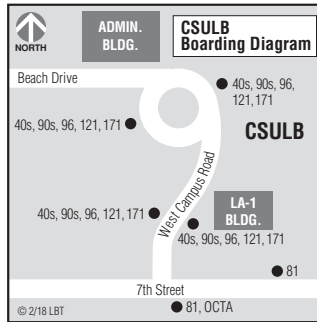

Service between Downtown Long Beach and CSULB

**81** 10th Street

**Monday–Friday Eastbound**

| TRANSIT GALLERY H | 10TH AT CHERRY | 10TH AT XIMENO | 7TH AT VA    | STUDEBAKER AT ANAHEIM |
|-------------------|----------------|----------------|--------------|-----------------------|
| H                 | G              | F              | E            | D                     |
| 6:15              | 6:30           | 6:38           | 6:44         | 6:57                  |
| 7:05              | 7:21           | 7:29           | 7:35         | 7:48                  |
| 7:55              | 8:12           | 8:20           | 8:26         | 8:39                  |
| 8:45              | 9:01           | 9:09           | 9:15         | 9:28                  |
| 9:35              | 9:51           | 9:59           | 10:05        | 10:18                 |
| 10:25             | 10:41          | 10:49          | 10:55        | 11:08                 |
| 11:15             | 11:32          | 11:40          | 11:46        | 11:59                 |
| <b>12:10</b>      | <b>12:27</b>   | <b>12:35</b>   | <b>12:41</b> | <b>12:54</b>          |
| <b>12:55</b>      | <b>1:12</b>    | <b>1:20</b>    | <b>1:26</b>  | <b>1:39</b>           |
| <b>1:45</b>       | <b>2:02</b>    | <b>2:10</b>    | <b>2:16</b>  | <b>2:29</b>           |
| <b>2:40</b>       | <b>2:57</b>    | <b>3:05</b>    | <b>3:11</b>  | <b>3:24</b>           |
| <b>3:30</b>       | <b>3:48</b>    | <b>3:56</b>    | <b>4:03</b>  | <b>4:16</b>           |
| <b>4:20</b>       | <b>4:38</b>    | <b>4:46</b>    | <b>4:53</b>  | <b>5:06</b>           |
| <b>5:15</b>       | <b>5:33</b>    | <b>5:41</b>    | <b>5:48</b>  | <b>6:01</b>           |