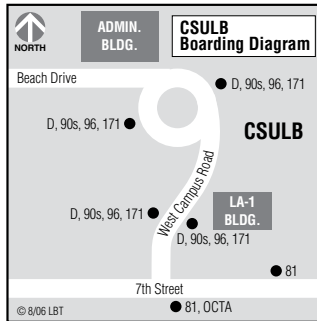

Routes 91, 92, 93, 94 only stop at Shelter E.

**Routes 92 & 93 have no service on Saturdays, Sundays, and certain holidays.**

**Northbound Route 91 travels clockwise around the Lakewood Mall.**

**Southbound Route 91 travels counterclockwise around the Lakewood Mall.**