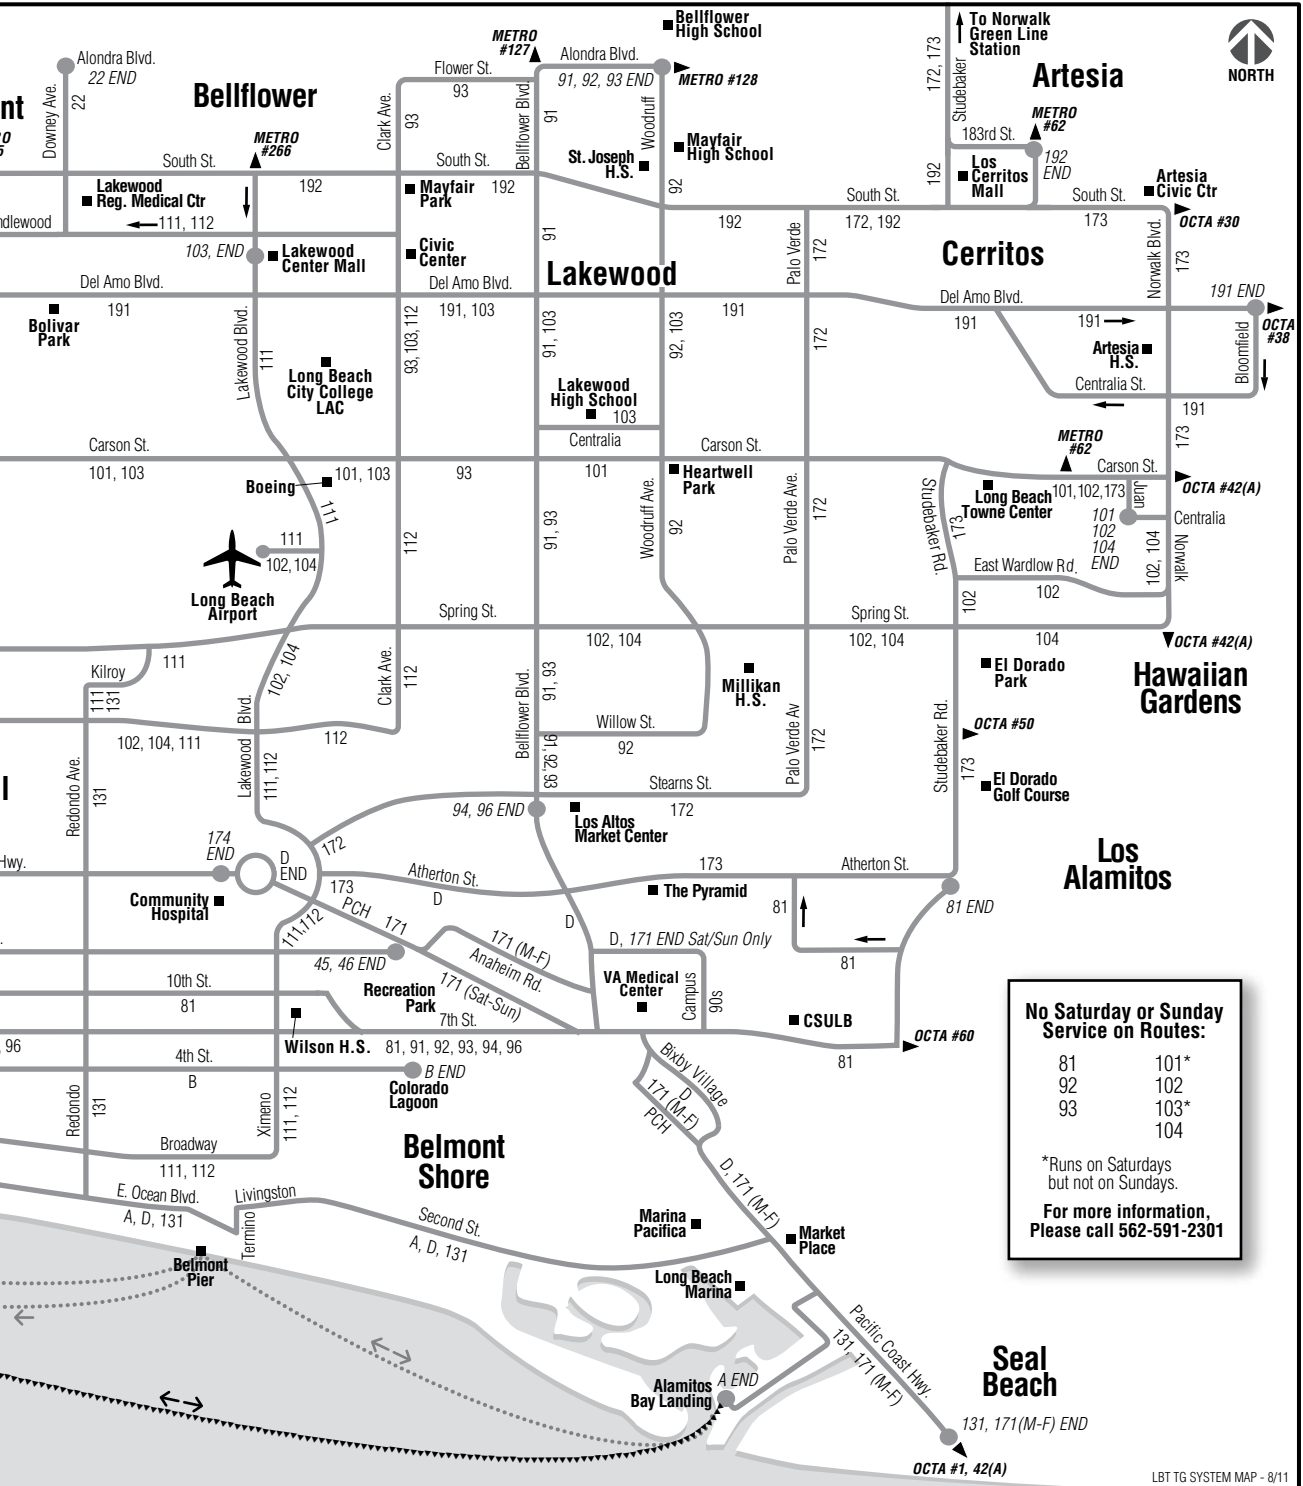

Long Beach Transit SYSTEM MAP

See individual route maps for individual route details

Legend

- Bus Routes
- AquaBus
- AquaLink
- AquaLink Express
- End of Route(s)
- Direction of bus travel
- Point of interest
- Metro Light Rail Station

MAP NOT TO SCALE

No Saturday or Sunday Service on Routes:

81	101*
92	102
93	103*
	104

*Runs on Saturdays but not on Sundays.

For more information, Please call 562-591-2301