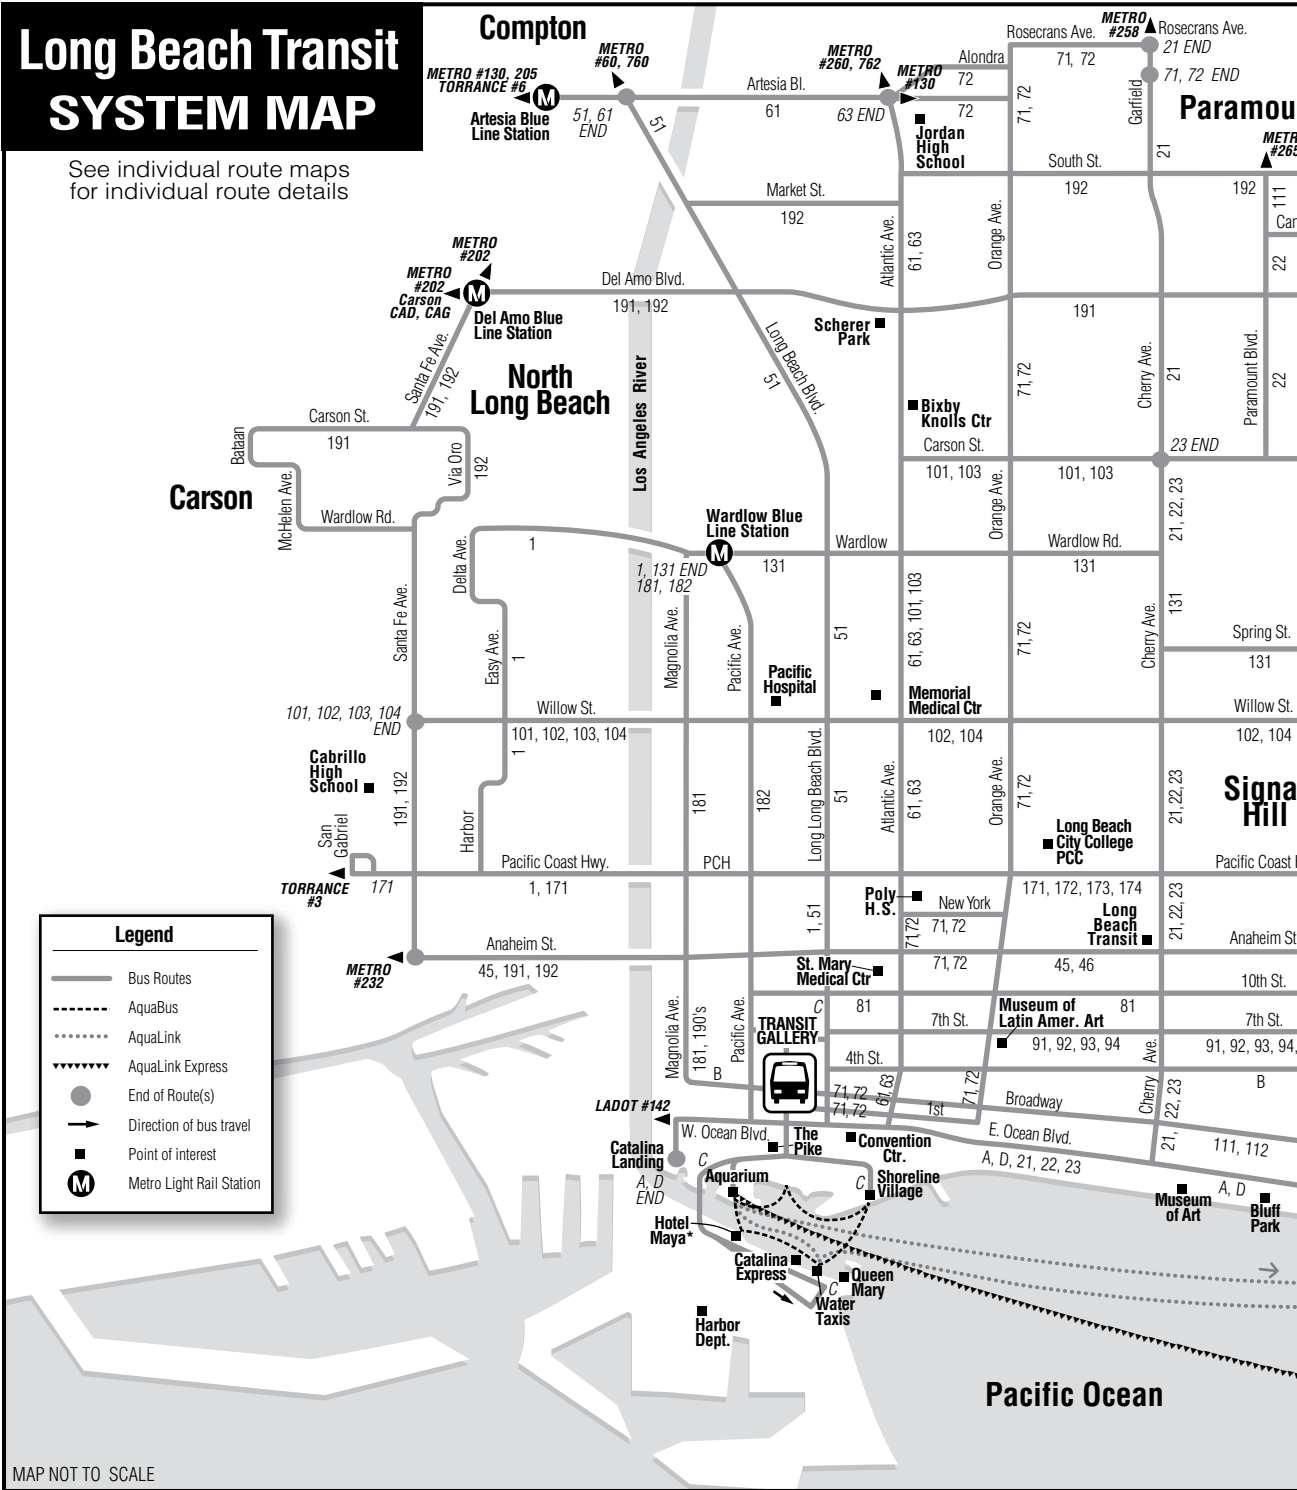

Long Beach Transit SYSTEM MAP

See individual route maps for individual route details

Legend

- Bus Routes
- AquaBus
- AquaLink
- AquaLink Express
- End of Route(s)
- Direction of bus travel
- Point of interest
- Metro Light Rail Station

MAP NOT TO SCALE

No Saturday or Sunday Service on Routes:

81	101*
92	102
93	103*
	104

*Runs on Saturdays but not on Sundays.

For more information, Please call 562-591-2301